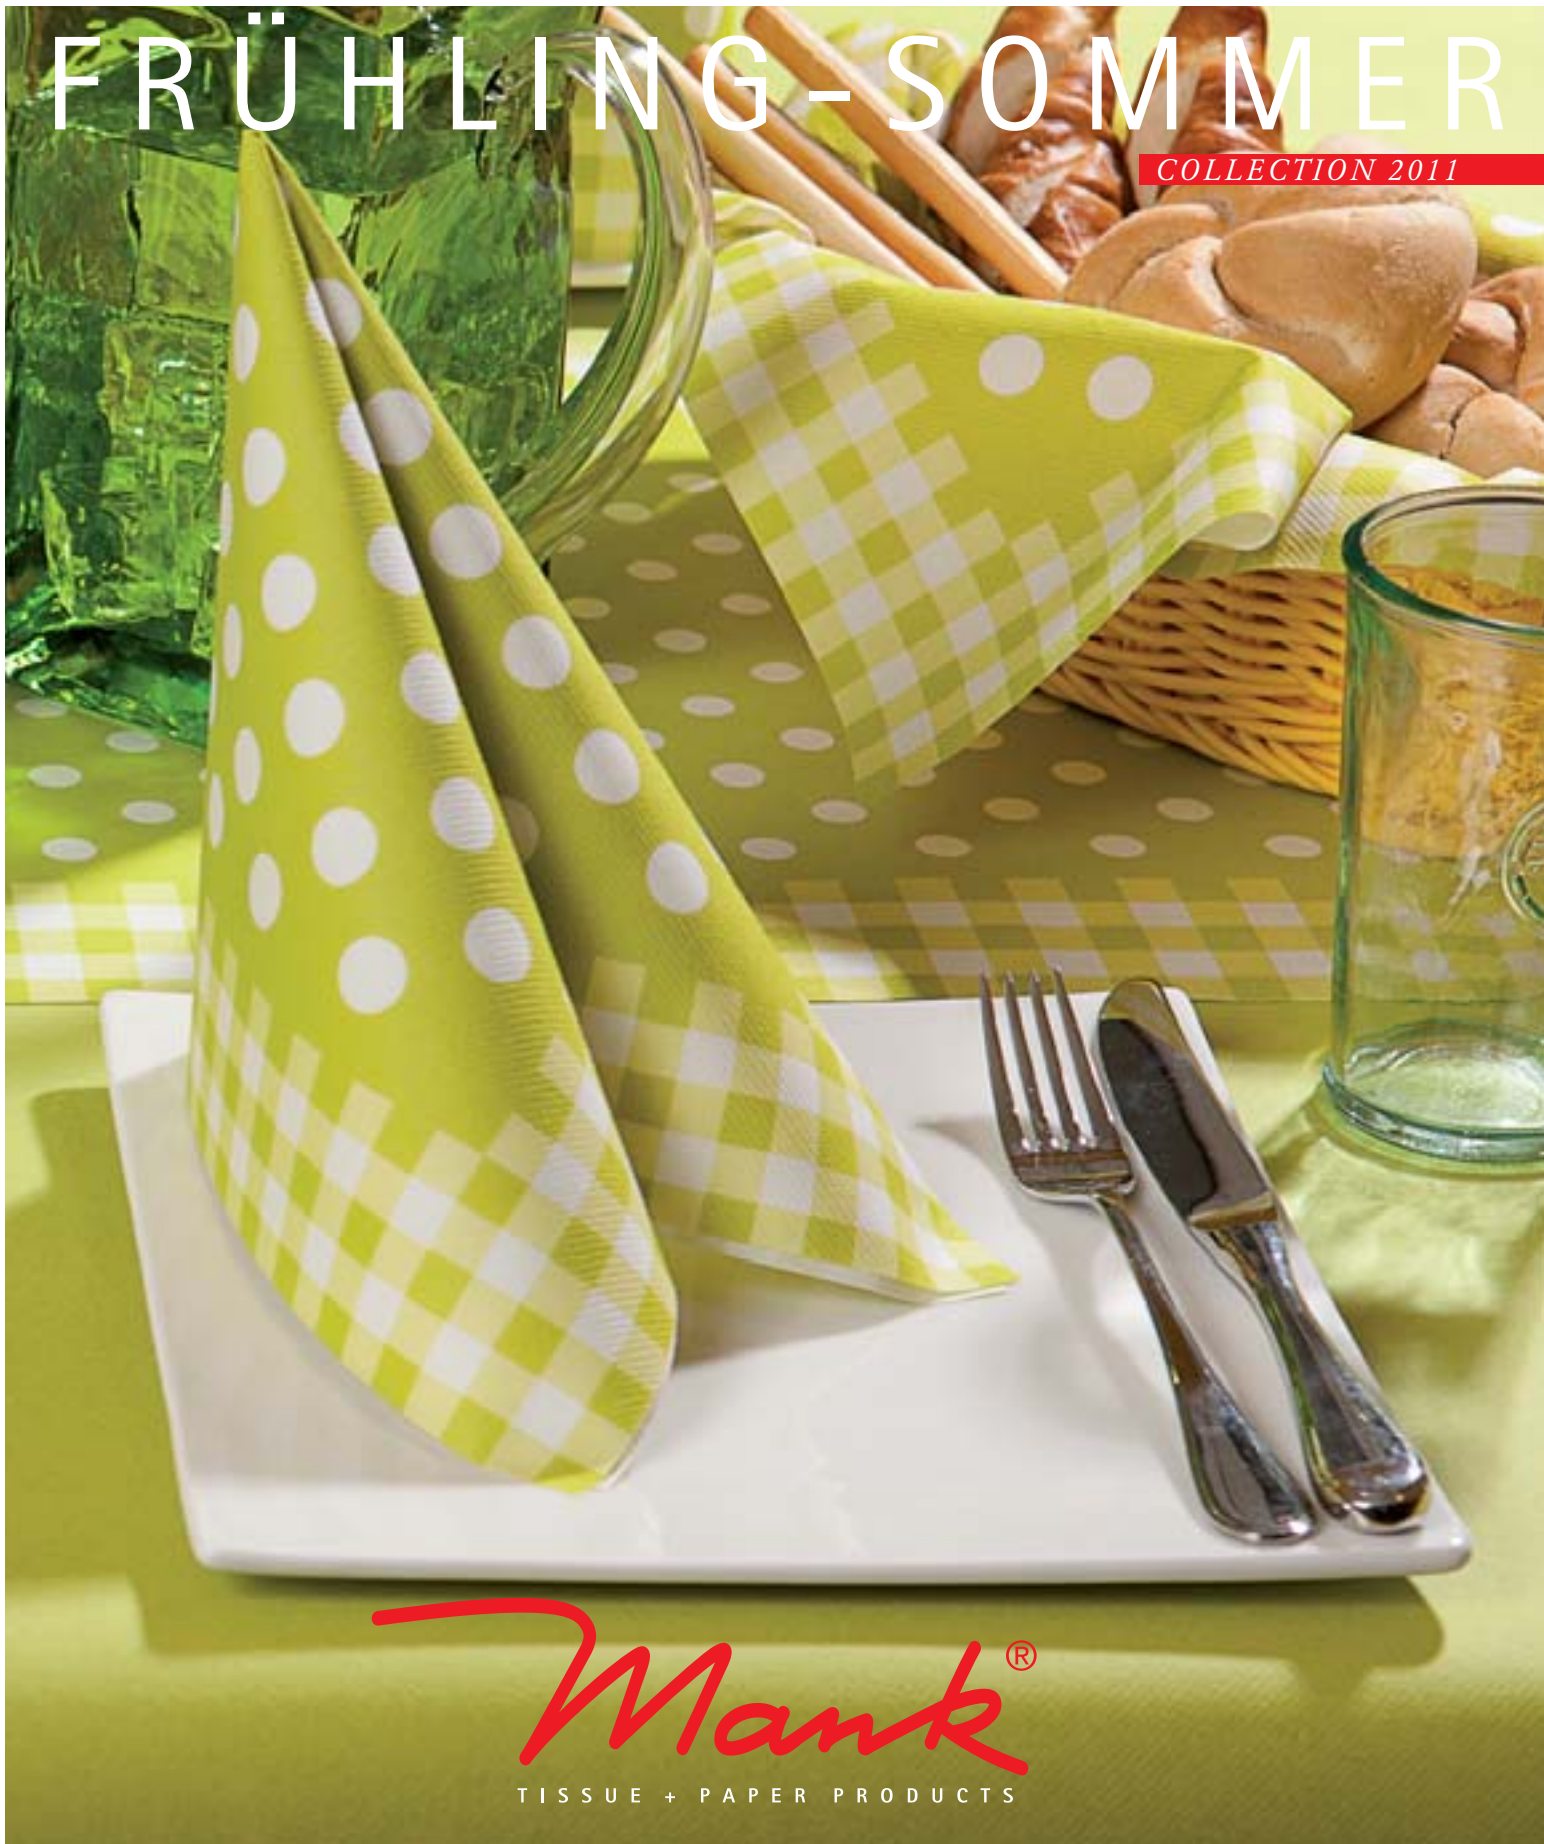

SPRING-SUMMER

FRÜHLING-SOMMER

COLLECTION 2011

Mank[®]

TISSUE + PAPER PRODUCTS

NEW DANIELA

AIRLAID
SERVIETTE/ NAPKIN

57993 40 x 40 cm